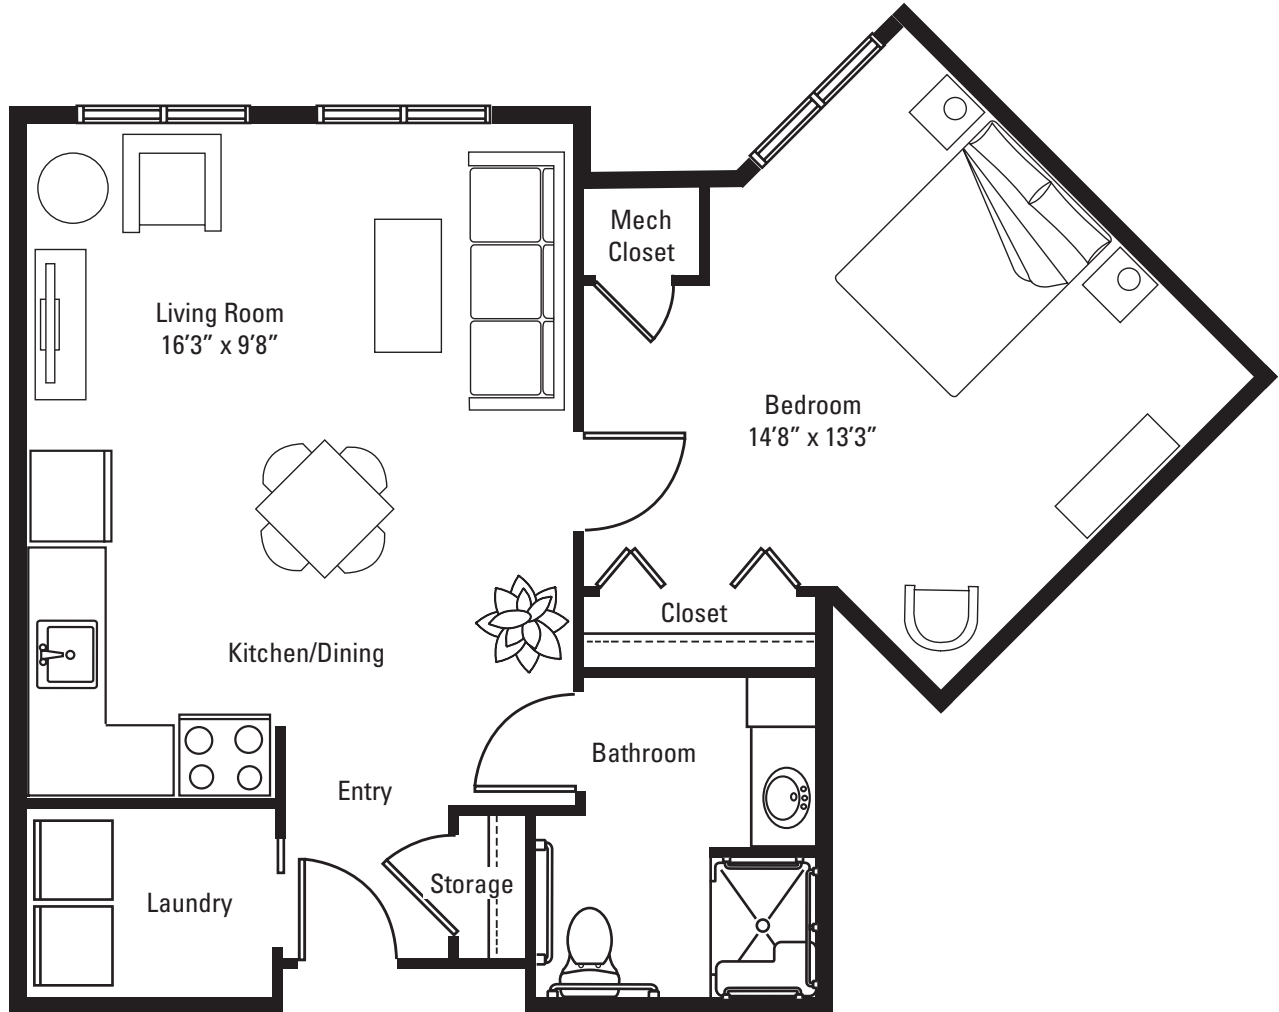

Apartment Floor Plan

Bobwhite

One-bedroom, bath | 690 square feet

\$6,475 per month