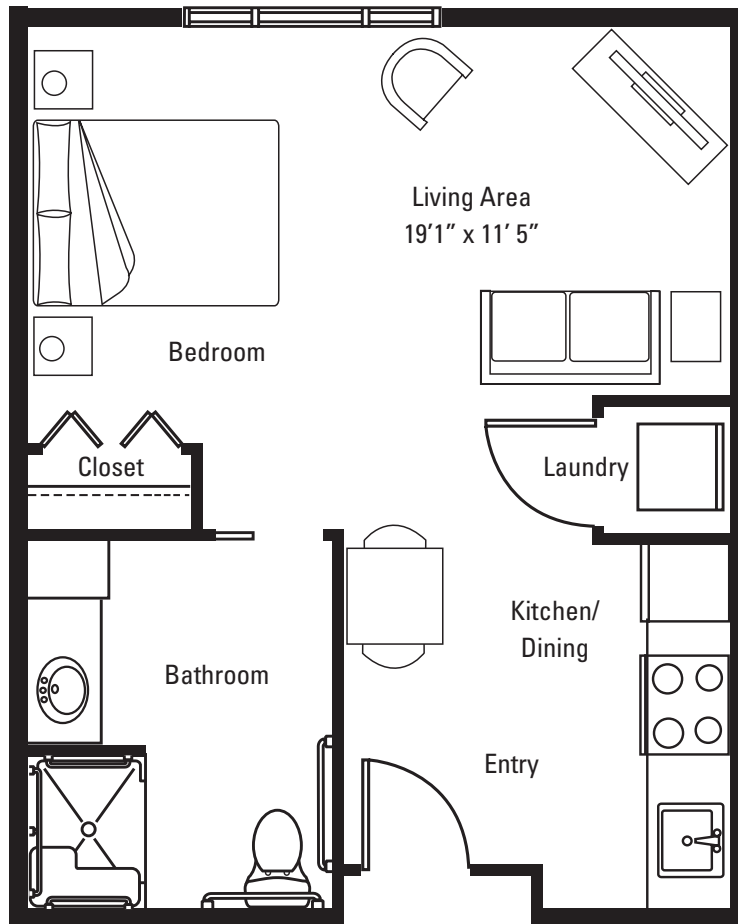

Apartment Floor Plan

Dove

Studio, bath | 451 square feet

*\$3,450 per month (Income guidelines apply.)