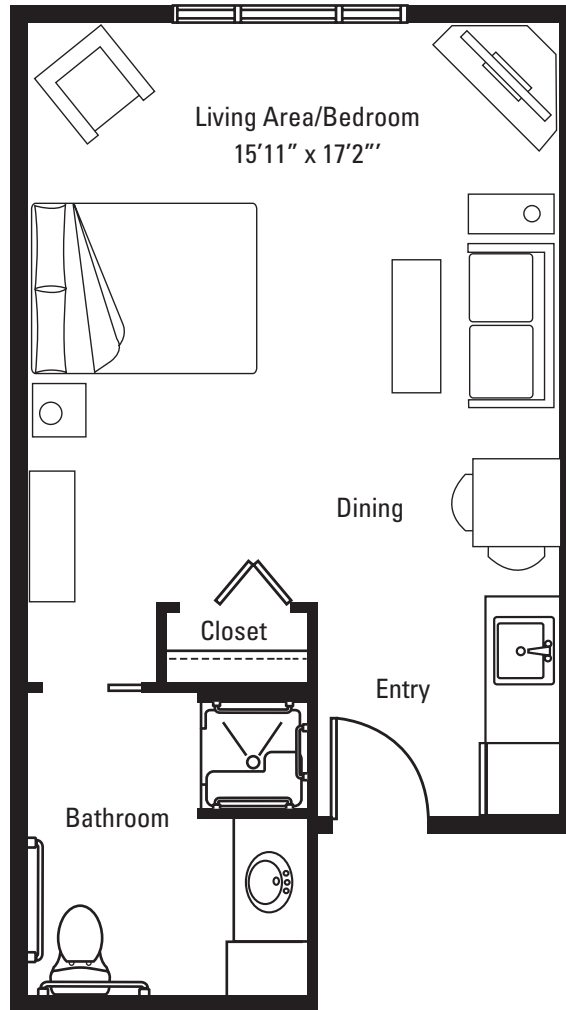

Apartment Floor Plan

Goldfinch

Studio, bath | 424 square feet

*\$3,450 per month (Income guidelines apply.)