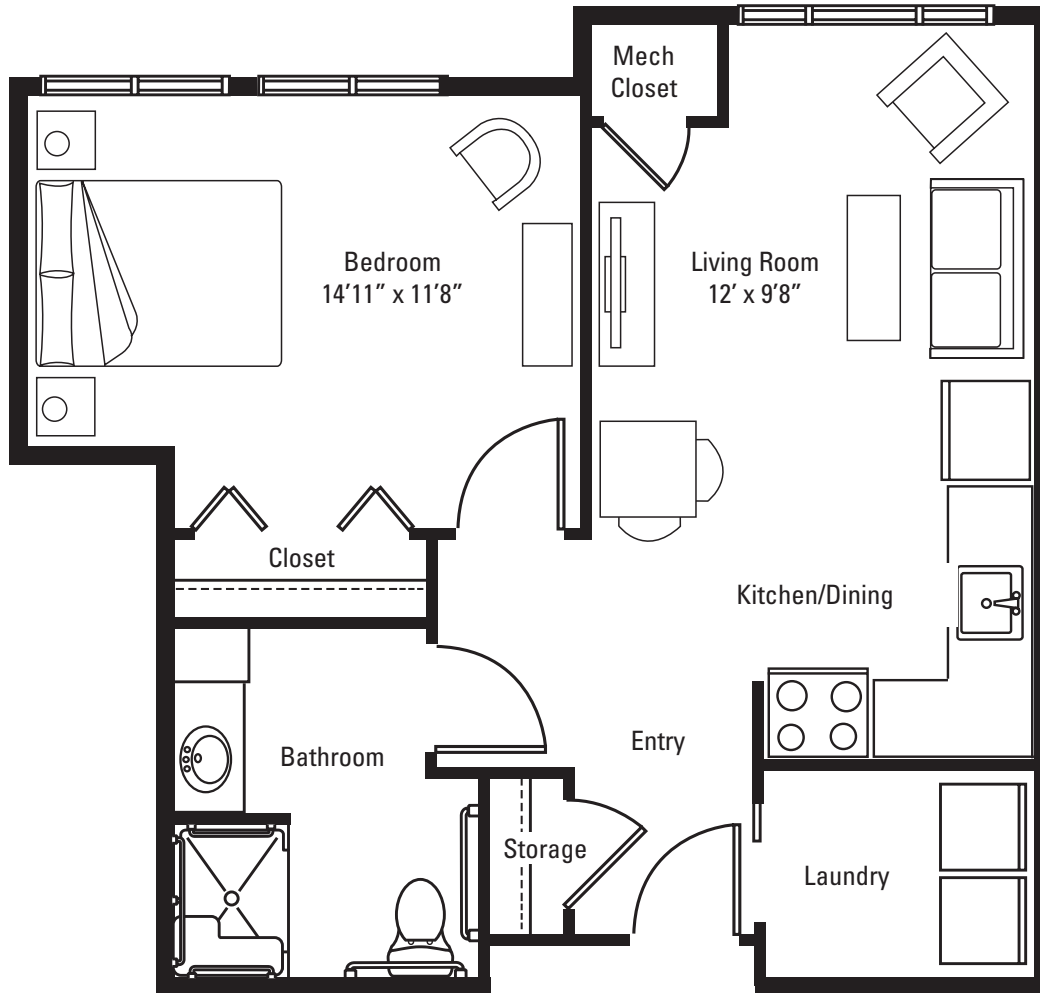

# Apartment Floor Plan

## Partridge

One-bedroom, bath | 612 square feet

\$6,215 per month

1/1/26