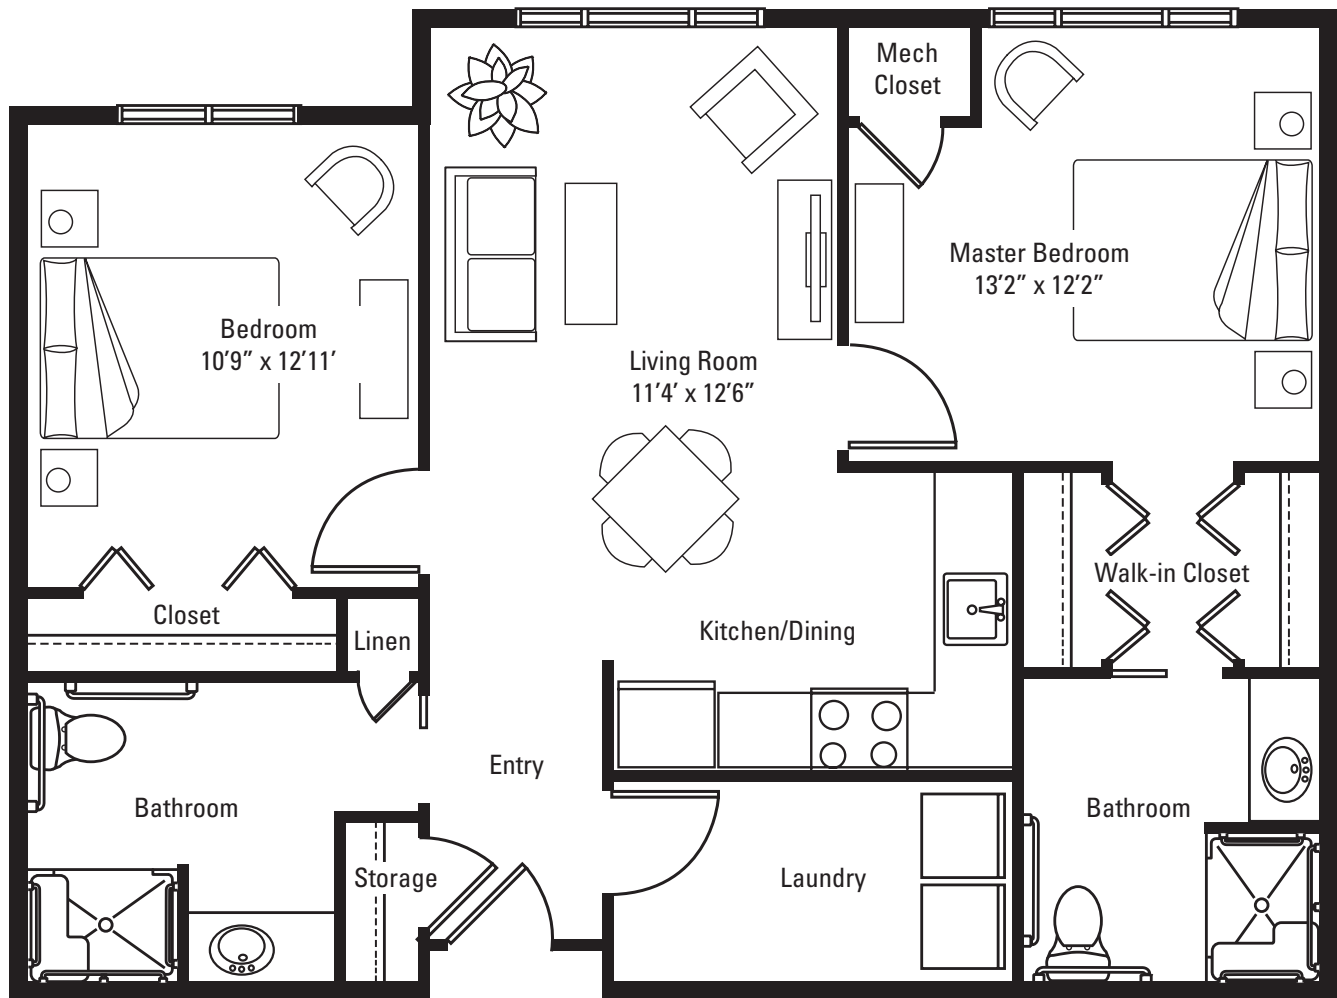

Apartment Floor Plan

Pheasant

Two-bedroom, two-bath | 931 square feet

\$7,470 per month