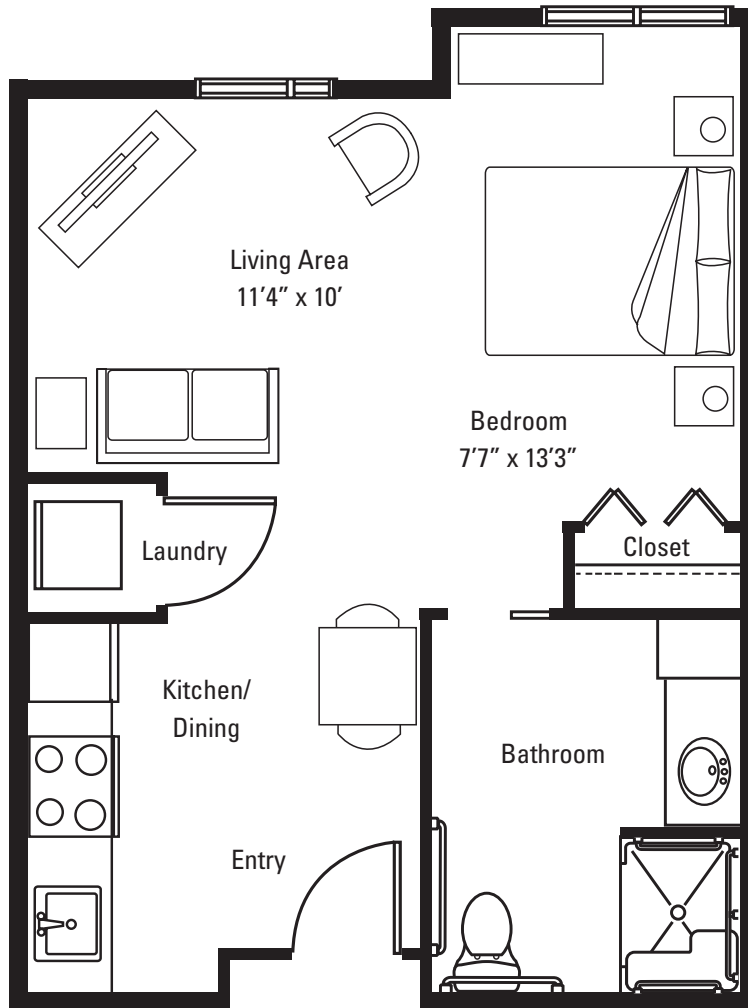

Apartment Floor Plan

Quail

Studio, bath | 465 square feet

*\$3,450 per month (Income guidelines apply.)